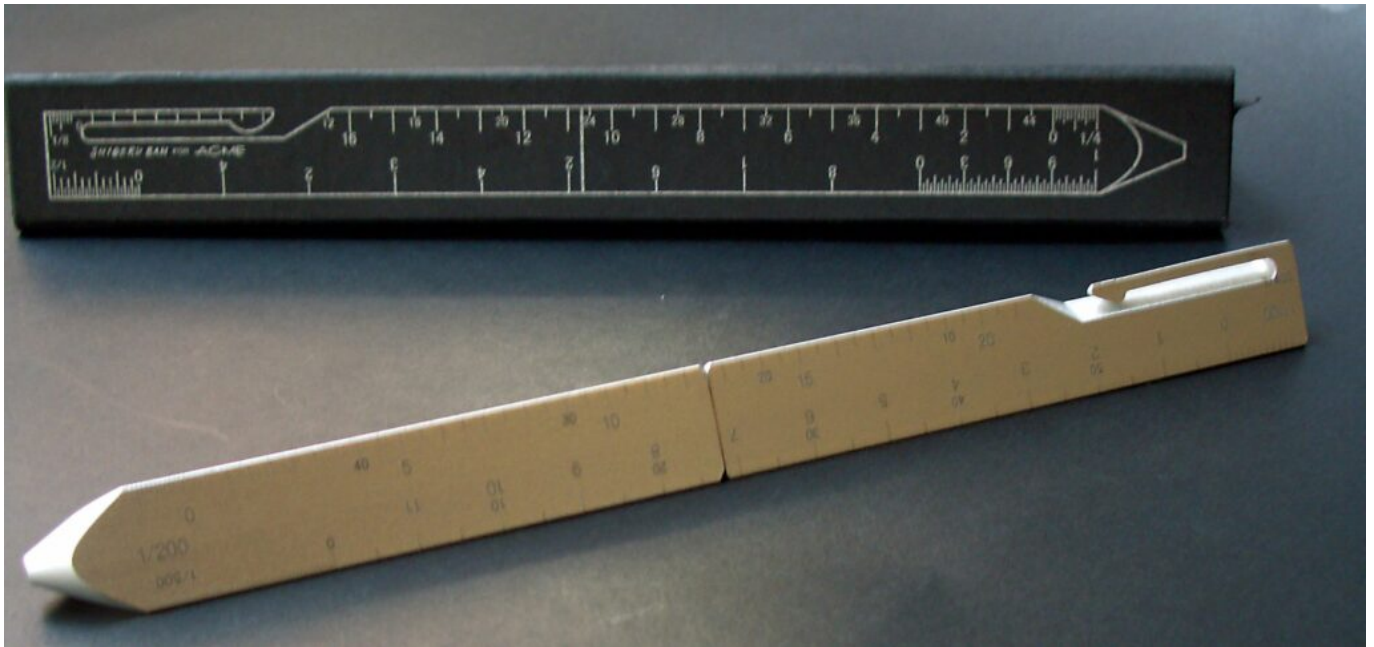

Triangular Scale Pen

Year: 2004

Location:

Program: Product Design

Status: Completed

Type:

Structure:

This writing pen in the form of a triangular scale ruler designed for architects and engineers working internationally, includes metric and imperial measures.