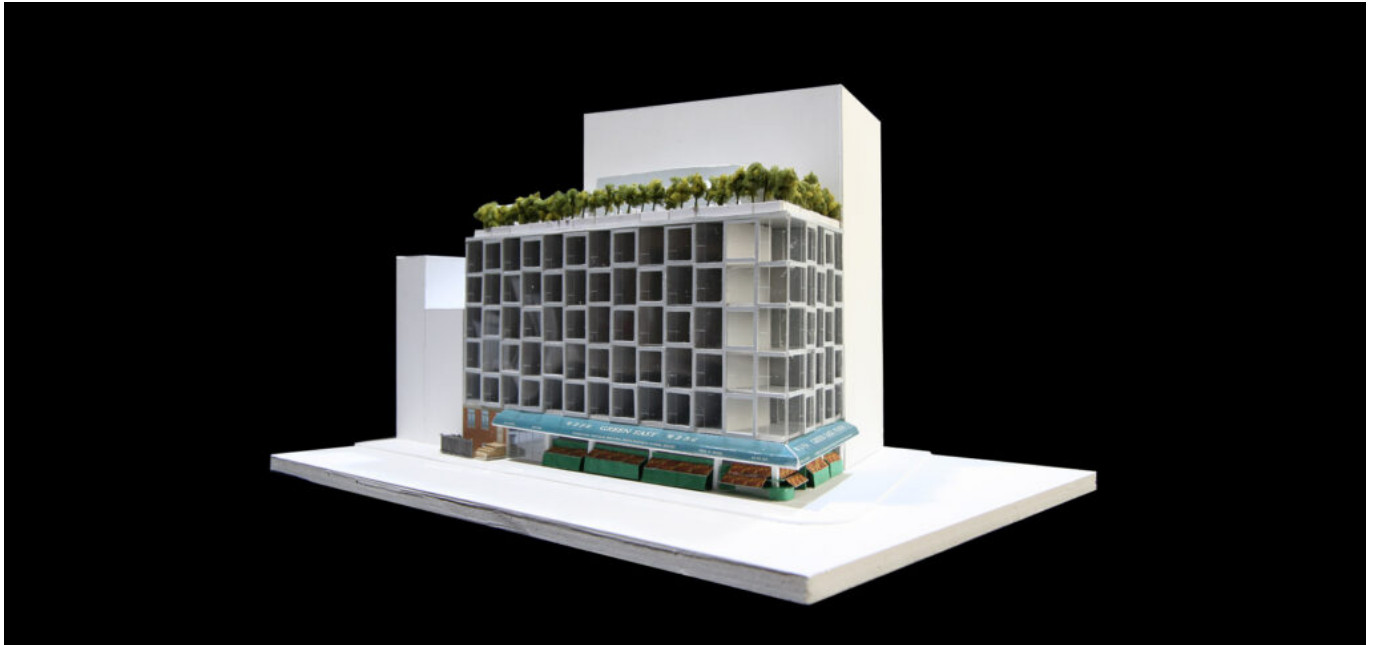

# 8X16 Hotel

Year: 2009

Location: United States

Program: Hotel

Status: Unbuilt

Type: New-built

Structure:

This economy hotel was born out of a desire to create low cost hotel rooms in Manhattan. As such the 6 story hotel comprised of 80 rooms 8 feet by 16 feet. All rooms were configured to provide amenities a hotel guest would want in a reduced floor area. Rooms included a bed for two, closet, bathroom, and television. The ground floor has a reception and retail space. The roof accommodates a bar and a restaurant.