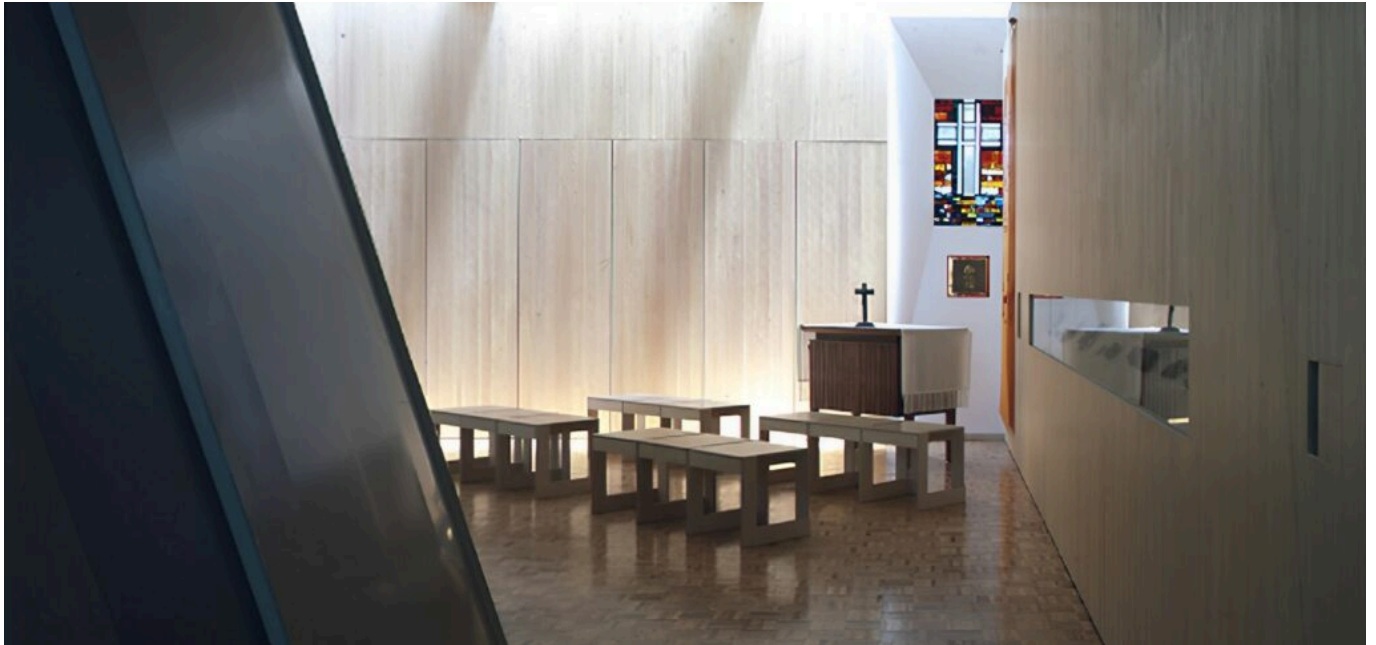

Takatori Catholic Church

Year: 2007

Location: Japan

Program:

Status:

Type:

Structure:

The new Takatori Church replaces the temporary “Paper Church”, which has been sent to a new site in Taiwan. Interior and exterior can be connected by opening the sliding shutters that separate the courtyard from the low buildings around. The chapel takes the form of a truncated cone, emerging from a corner and rising above the low-rise buildings.