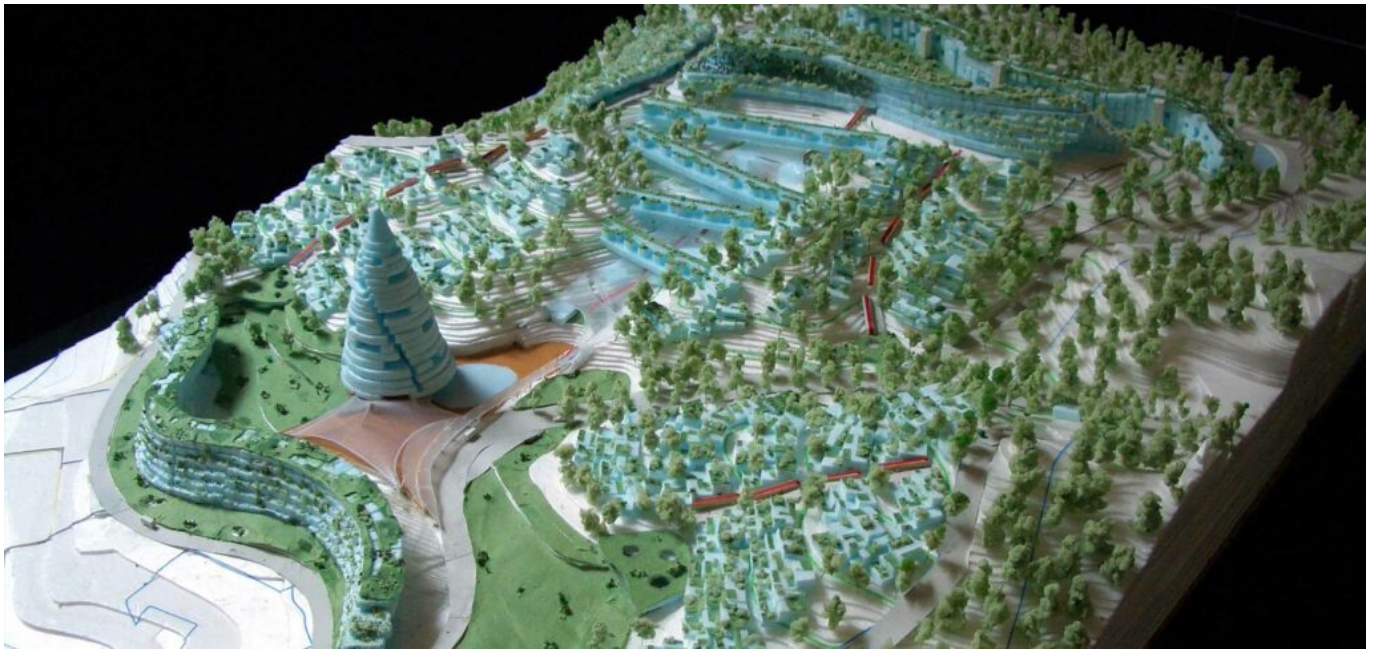

# Seishin Senior Community

Year: 2006

Location: Japan

Program:

Status:

Type:

Structure:

To minimize the environmental impact on the hilly site close to Kobe, this senior community strived to preserve the natural woodland and minimize developed areas by adapting the architecture to the landscape and creating a natural living environment. Moreover, the objective was not only to produce housing for the elderly but to provide an attractive outdoor space for all age groups, residents and visitors alike.