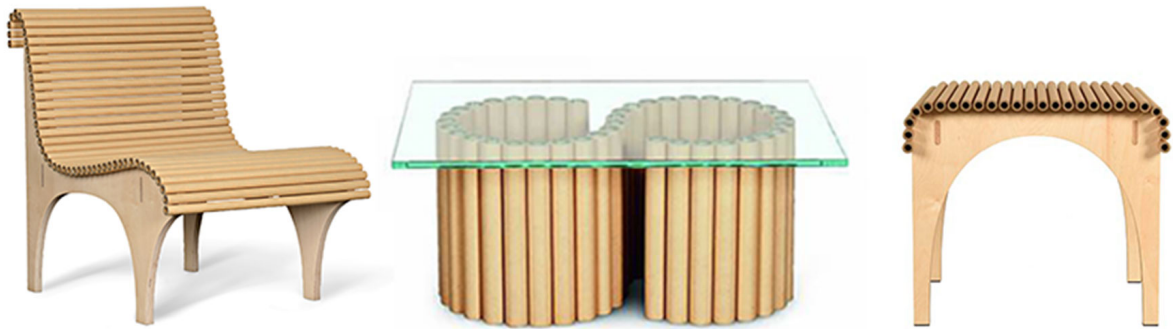

Year: 2015

Location:

Program: Product Design

Carta collection

The Carta Collection is made with plywood legs and a seating surface comprised of small paper tubes. The collection includes design classics from 1998 (Carta Series) and new products like the lounge chair, lounge table and bench.